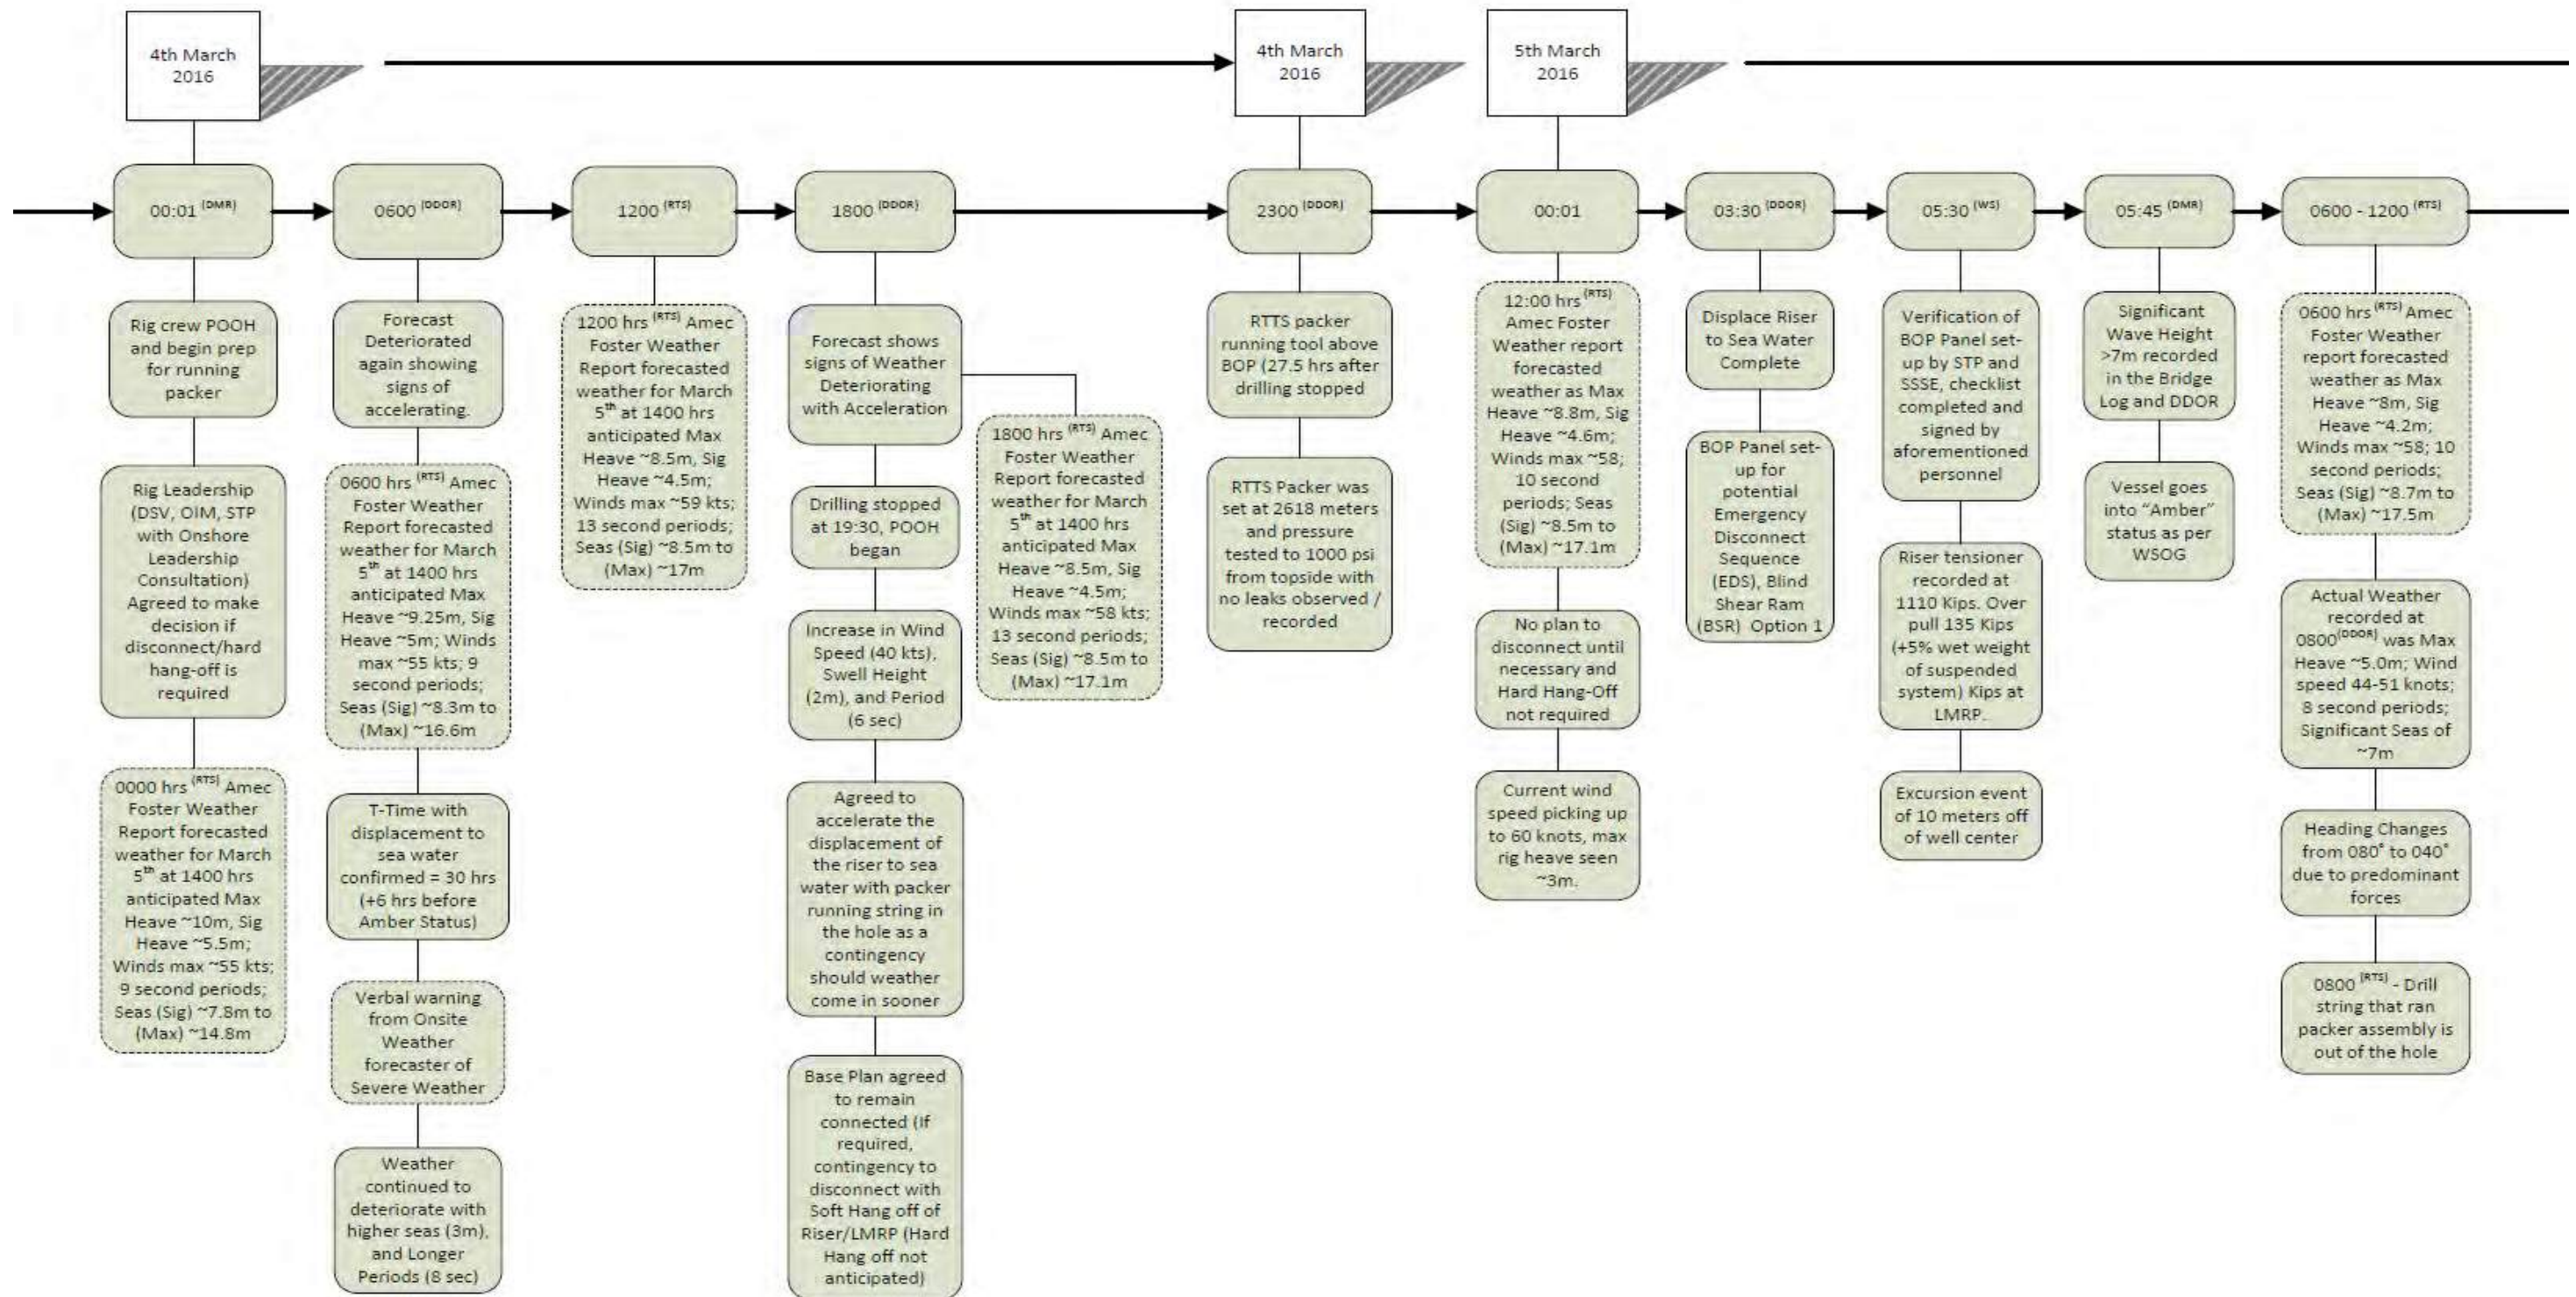

APPENDIX J - TIME LINE OF EVENTS AND CONDITIONS

APPENDIX J - TIME LINE OF EVENTS AND CONDITIONS

LMRP/Marine Riser Loss Timeline_06132016_Rev6

-2-

APPENDIX J - TIME LINE OF EVENTS AND CONDITIONS

LMRP/Marine Riser Loss Timeline_06132016_Rev6