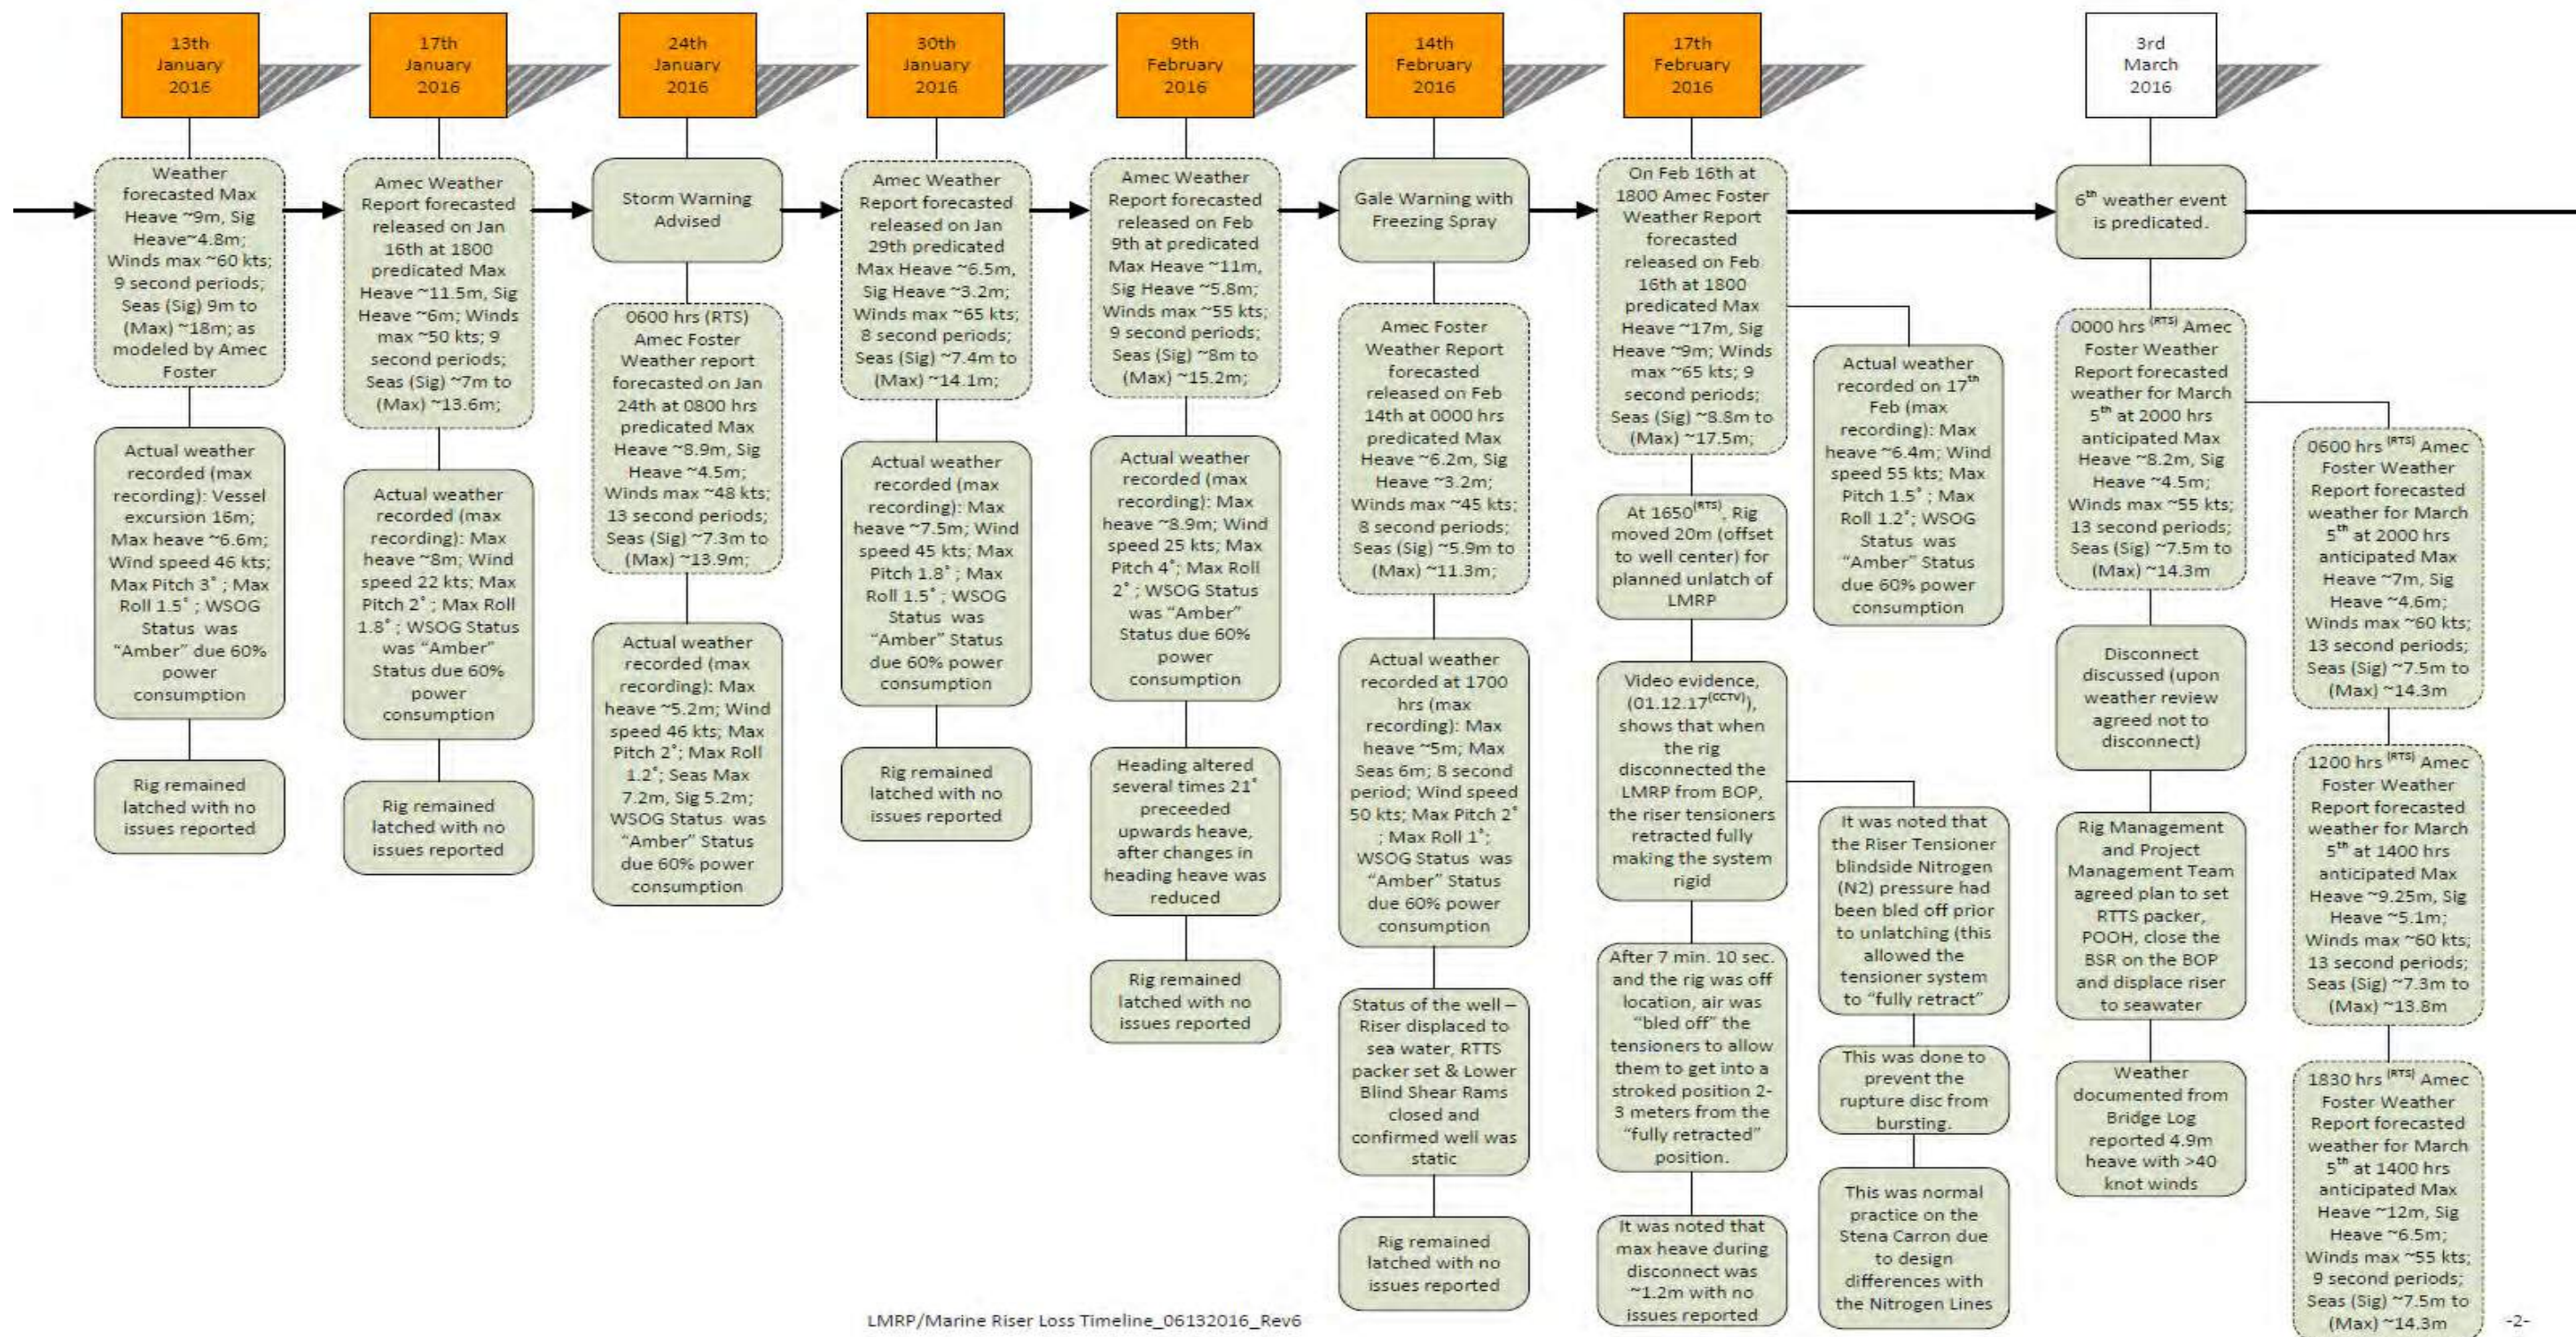

APPENDIX J - TIME LINE OF EVENTS AND CONDITIONS

APPENDIX J - TIME LINE OF EVENTS AND CONDITIONS

LMRP/Marine Riser Loss Timeline_06132016_Rev6

-2-

APPENDIX J - TIME LINE OF EVENTS AND CONDITIONS

LMRP/Marine Riser Loss Timeline_06132016_Rev6