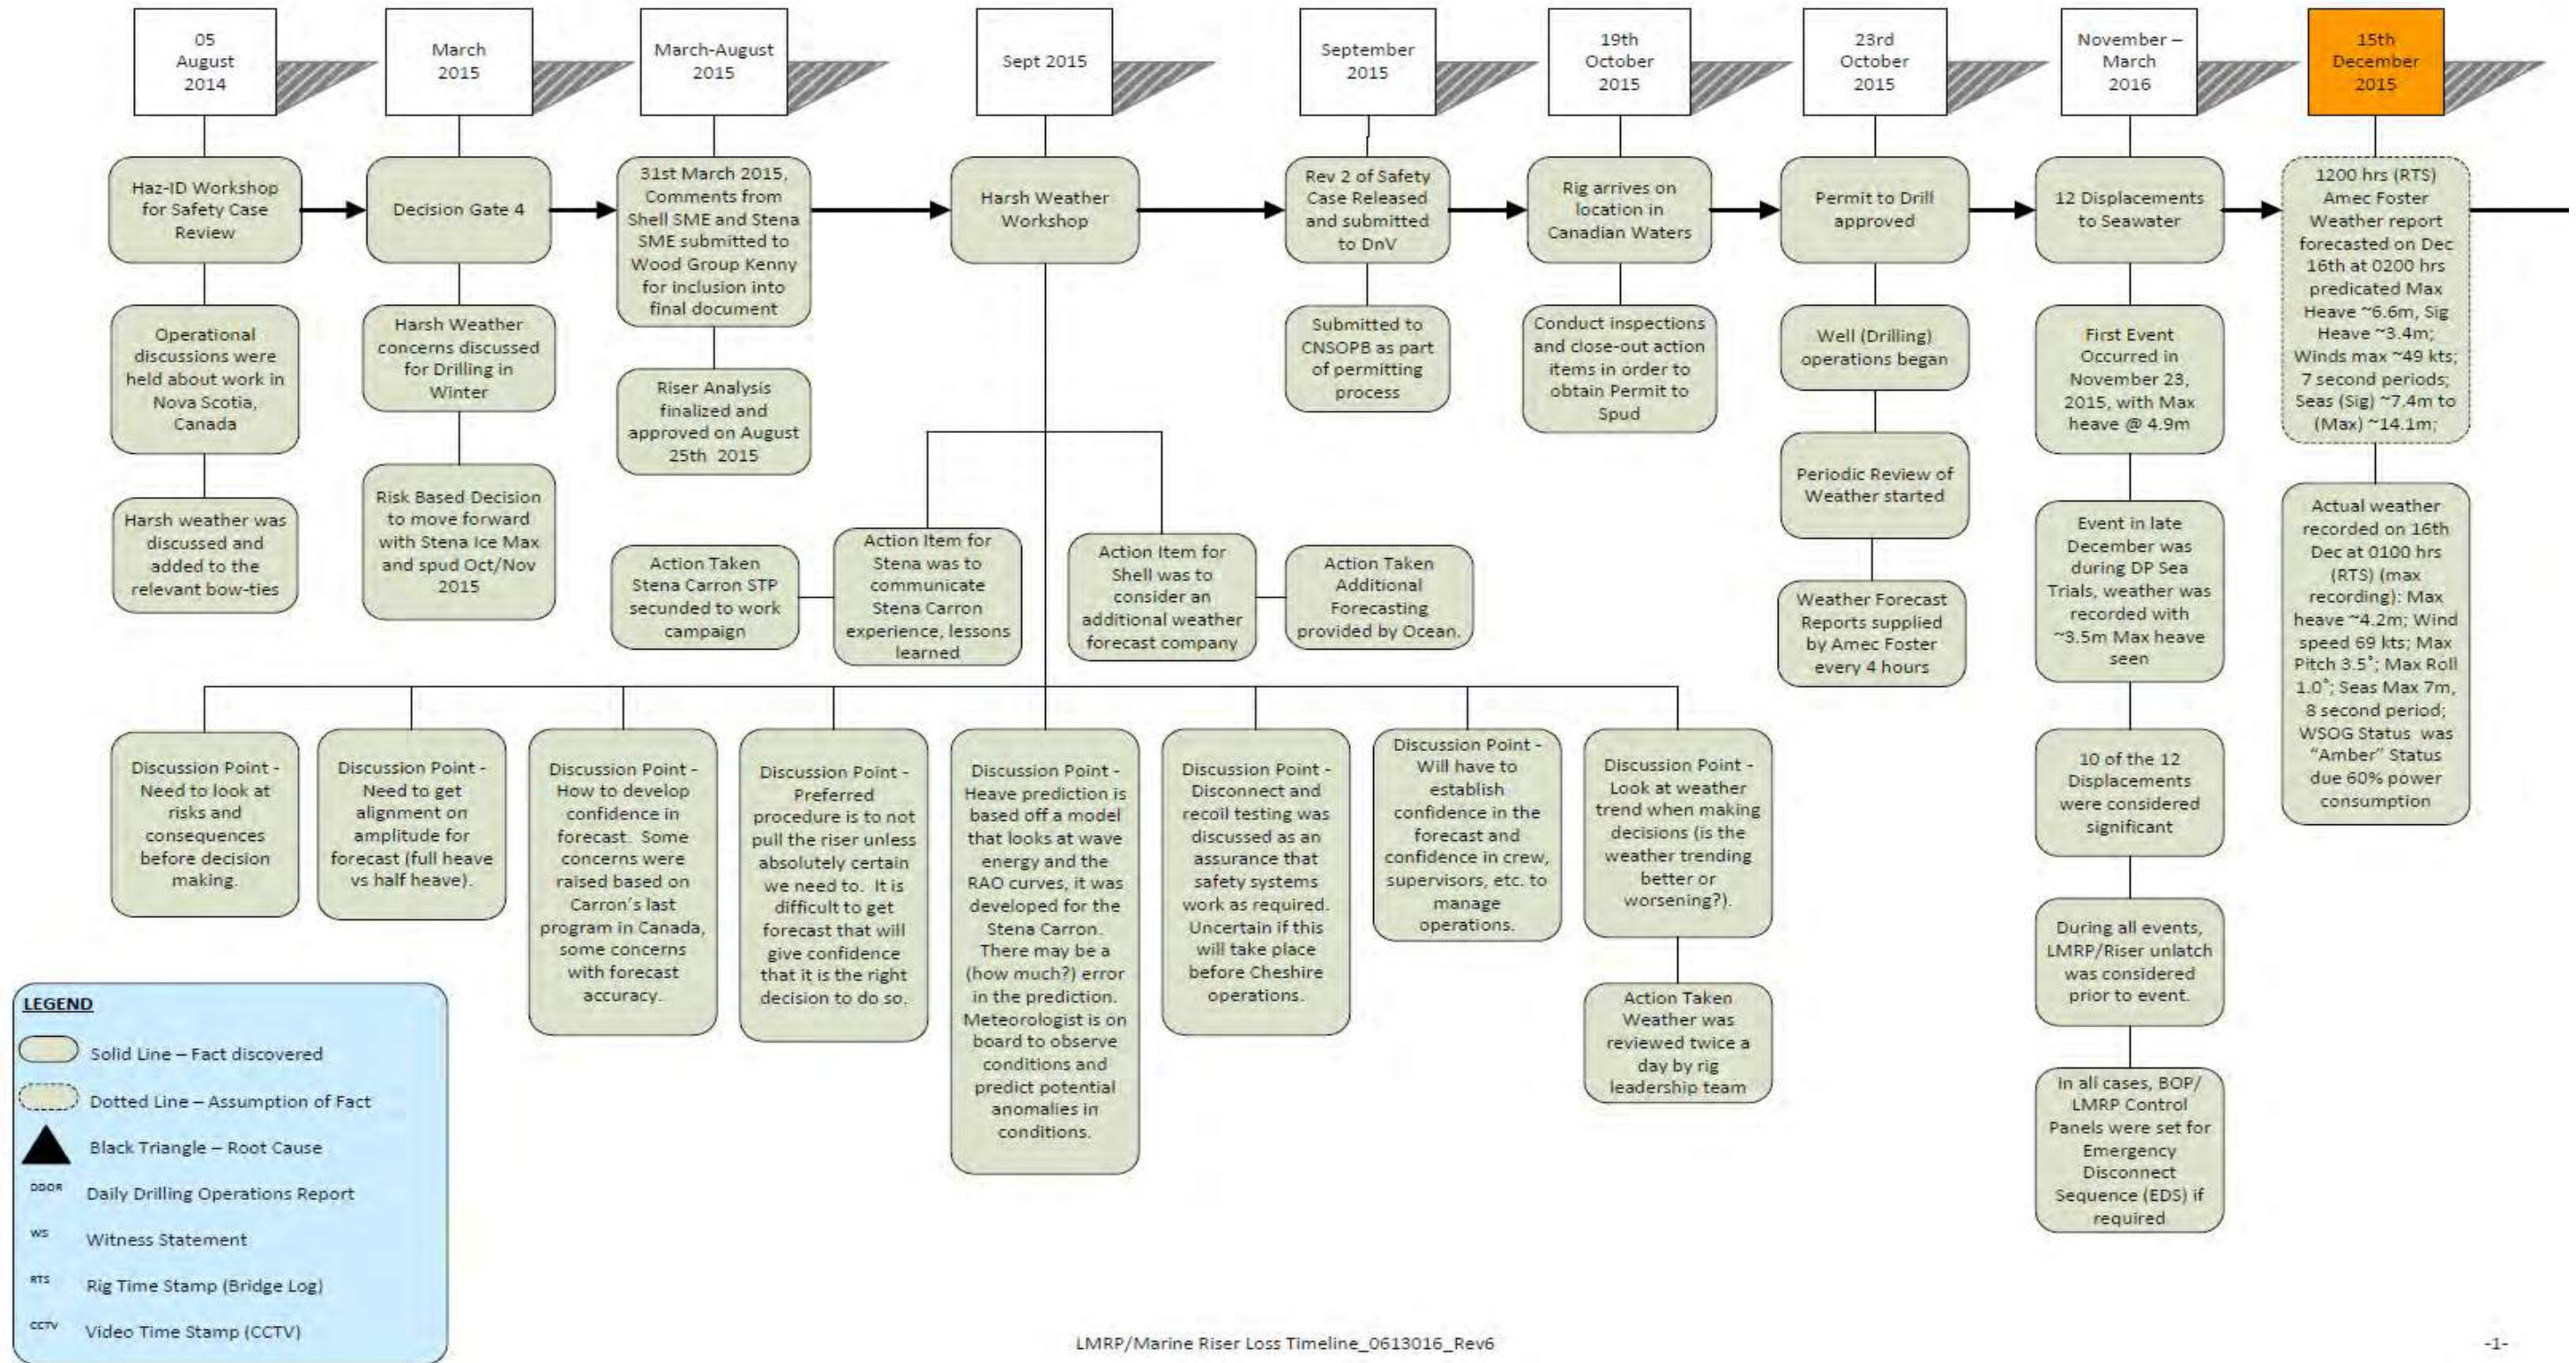

APPENDIX J - TIME LINE OF EVENTS AND CONDITIONS

APPENDIX J - TIME LINE OF EVENTS AND CONDITIONS

LMRP/Marine Riser Loss Timeline_06132016_Rev6

-2-

APPENDIX J - TIME LINE OF EVENTS AND CONDITIONS

LMRP/Marine Riser Loss Timeline_06132016_Rev6